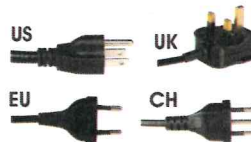

Magneco LEDbox Double Sided

CAUTION

35°C Indoor maximum temperature (incl. daily sunny hours.) It should be assembled 30 cm from the window.

Suitable for use in landscape and portrait positions.

HANGER

2 wall hangers are standard in each product. Moving hangers let the mounting in portrait and landscape position.

POWER SUPPLY

- 12 V DC
- Complete with power supply
- 2 year guaranteed
- 7/16 use
- If 7/24 use required, please order individually.

CABLE

Delivered with 3,5 meter long cable and EU plug. UK, US or CH plugs should be specified with order. Extension cable: 1 mm, 2 mm, 3 mm.

LED FEATURES (Duris E3)

Viewing angle at 50 % IV: 120°
 Color: 2700 K - 6500 K (warm, neutral and cool white)
 CRI: Min. 80
 Luminous Flux: Typ. 30 lm @ 5000 K
 Luminous efficacy: Typ. 153 lm/W @ 5000 K
 Lumen Maintenance: Testing according to IESNA LM-80 in progress
 Life Time : 50,000 Hours
 Colour: 5700 K -6500 K (White)*
 *For special inquired colour is available in 2700 K -6500 K