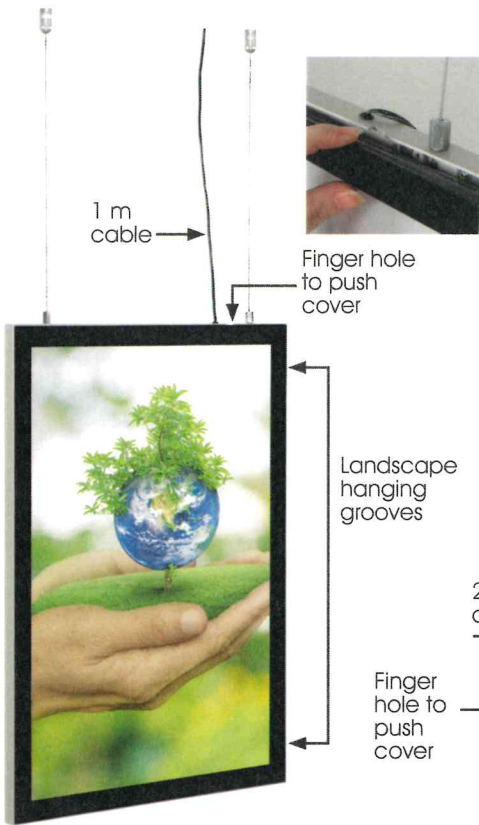

Magneco LEDbox Double Sided

CAUTION

35°C Indoor maximum temperature (incl. daily sunny hours.) It should be assembled 30 cm from the window.

Suitable for use in landscape and portrait positions.

HANGER

2 wall hangers are standard in each product. Moving hangers let the mounting in portrait and landscape position.