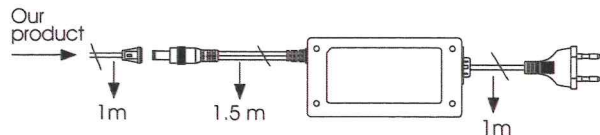

Magneco LEDbox Double Sided

CAUTION

35°C Indoor maximum temperature (incl. daily sunny hours.) It should be assembled 30 cm from the window.

Suitable for use in landscape and portrait positions.

HANGER

2 wall hangers are standard in each product. Moving hangers let the mounting in portrait and landscape position.

POWER SUPPLY

- 12 V DC
- Complete with power supply
- 2 year guaranteed
- 7/16 use
- If 7/24 use required, please order individually.

CABLE

Delivered with 3,5 meter long cable and EU plug. UK, US or CH plugs should be specified with order. Extension cable: 1 mm, 2 mm, 3 mm.