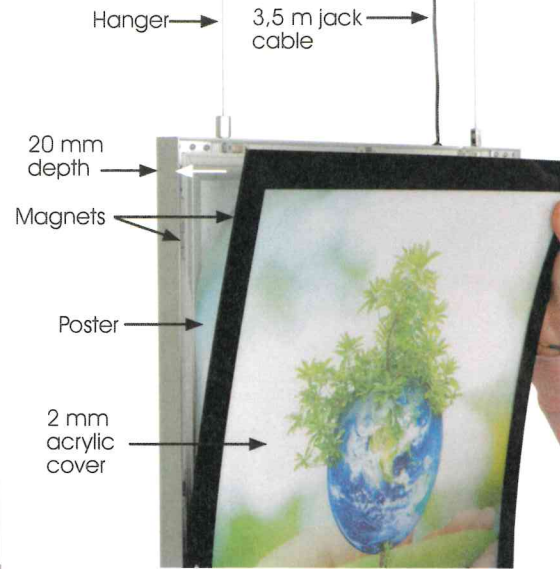

Magneco LEDbox Double Sided

CAUTION

35°C Indoor maximum temperature (incl. daily sunny hours.) It should be assembled 30 cm from the window.

Suitable for use in landscape and portrait positions.

HANGER

2 wall hangers are standard in each product. Moving hangers let the mounting in portrait and landscape position.

LED FEATURES (Duris E3)

Viewing angle at 50 % IV: 120°
 Color: 2700 K - 6500 K (warm, neutral and cool white)
 CRI: Min. 80
 Luminous Flux: Typ. 30 lm @ 5000 K
 Luminous efficacy: Typ. 153 lm/W @ 5000 K
 Lumen Maintenance: Testing according to IESNA LM-80 in progress
 Life Time : 50,000 Hours
 Colour: 5700 K -6500 K (White)*
 *For special inquired colour is available in 2700 K -6500 K

TECHNICAL SPECIFICATION

SILVER ARTICLE	BLACK ARTICLE	POSTER	ACRYLIC THICKNESS	ILLUMINATION	POWER CONSUMPTION	POWER SUPPLY RECOMMENDED
ULDMENCBA4	ULDMEBCBA4	210 X 297 mm	3 mm	2800-3000 LUX	9.5 W / 0.79 A	1 A
ULDMENCBA3	ULDMEBCBA3	297 X 420 mm	3 mm	2400-2600 LUX	14 W / 1.15 A	2 A
ULDMENCBA2	ULDMEBCBA2	420 X 594 mm	3 mm	2100-2300 LUX	20 W / 1.66 A	2 A
ULDMENCBA1	ULDMEBCBA1	594 X 841 mm	4 mm	1800-2000 LUX	28.5 W / 2.38 A	3 A
ULDMENCBA0	ULDMEBCBA0	841 X 1189 mm	4 mm	1200-1400 LUX	40.5 W / 3.39 A	4 A
ULDMENCBB2	ULDMEBCBB2	500 X 700 mm	3 mm	2000-2200 LUX	24 W / 2 A	3 A
ULDMENCBB1	ULDMEBCBB1	700 X 1000 mm	4 mm	1600-1800 LUX	35 W / 2.9 A	4 A
ULDMENCB17	ULDMEBCB17	280 X 432 mm	3 mm	2400-2600 LUX	16.6 W / 1.22 A	2 A
ULDMENCB22	ULDMEBCB22	559 X 712 mm	4 mm	1900-2100 LUX	24 W / 2 A	3 A
ULDMENCB23	ULDMEBCB23	508 X 762 mm	3 mm	2000-2200 LUX	26 W / 2.16 A	3 A
ULDMENCB24	ULDMEBCB24	610 X 915 mm	4 mm	1800-2000 LUX	31 W / 2.6 A	3 A
ULDMENCB34	ULDMEBCB34	762 X 1016 mm	4 mm	1600-1800 LUX	36 W / 3.02 A	4 A