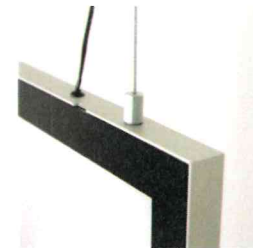

Magneco LEDbox Double Sided

CAUTION

35°C Indoor maximum temperature (incl. daily sunny hours.) It should be assembled 30 cm from the window.

Suitable for use in landscape and portrait positions.

HANGER

2 wall hangers are standard in each product. Moving hangers let the mounting in portrait and landscape position.

LED FEATURES (Duris E3)

Viewing angle at 50 % IV: 120°
 Color: 2700 K - 6500 K (warm, neutral and cool white)
 CRI: Min. 80
 Luminous Flux: Typ. 30 lm @ 5000 K
 Luminous efficacy: Typ. 153 lm/W @ 5000 K
 Lumen Maintenance: Testing according to IESNA LM-80 in progress
 Life Time : 50,000 Hours
 Colour: 5700 K -6500 K (White)*
 *For special inquired colour is available in 2700 K -6500 K