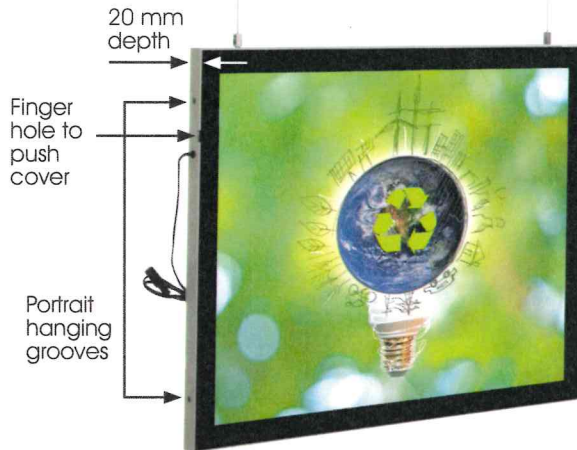

Magneco LEDbox Double Sided

CAUTION

35°C Indoor maximum temperature (incl. daily sunny hours.) It should be assembled 30 cm from the window.

Suitable for use in landscape and portrait positions.

HANGER

2 wall hangers are standard in each product. Moving hangers let the mounting in portrait and landscape position.

LED FEATURES (Duris E3)

Viewing angle at 50 % IV: 120°
 Color: 2700 K - 6500 K (warm, neutral and cool white)
 CRI: Min. 80
 Luminous Flux: Typ. 30 lm @ 5000 K
 Luminous efficacy: Typ. 153 lm/W @ 5000 K
 Lumen Maintenance: Testing according to IESNA LM-80 in progress
 Life Time : 50,000 Hours
 Colour: 5700 K -6500 K (White)*
 *For special inquired colour is available in 2700 K -6500 K

TECHNICAL SPECIFICATION

SILVER ARTICLE	BLACK ARTICLE	POSTER	ACRYLIC THICKNESS	ILLUMINATION	POWER CONSUMPTION	POWER SUPPLY RECOMMENDED
ULDMENCBA4	ULDMEBCBA4	210 X 297 mm	3 mm	2800-3000 LUX	9.5 W / 0.79 A	1 A
ULDMENCBA3	ULDMEBCBA3	297 X 420 mm	3 mm	2400-2600 LUX	14 W / 1.15 A	2 A
ULDMENCBA2	ULDMEBCBA2	420 X 594 mm	3 mm	2100-2300 LUX	20 W / 1.66 A	2 A
ULDMENCBA1	ULDMEBCBA1	594 X 841 mm	4 mm	1800-2000 LUX	28.5 W / 2.38 A	3 A
ULDMENCBA0	ULDMEBCBA0	841 X 1189 mm	4 mm	1200-1400 LUX	40.5 W / 3.39 A	4 A
ULDMENCBB2	ULDMEBCBB2	500 X 700 mm	3 mm	2000-2200 LUX	24 W / 2 A	3 A
ULDMENCBB1	ULDMEBCBB1	700 X 1000 mm	4 mm	1600-1800 LUX	35 W / 2.9 A	4 A
ULDMENCB17	ULDMEBCB17	280 X 432 mm	3 mm	2400-2600 LUX	16.6 W / 1.22 A	2 A
ULDMENCB22	ULDMEBCB22	559 X 712 mm	4 mm	1900-2100 LUX	24 W / 2 A	3 A
ULDMENCB23	ULDMEBCB23	508 X 762 mm	3 mm	2000-2200 LUX	26 W / 2.16 A	3 A
ULDMENCB24	ULDMEBCB24	610 X 915 mm	4 mm	1800-2000 LUX	31 W / 2.6 A	3 A
ULDMENCB34	ULDMEBCB34	762 X 1016 mm	4 mm	1600-1800 LUX	36 W / 3.02 A	4 A