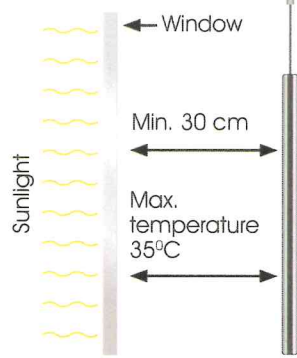

Magneco LEDbox Double Sided

CAUTION

35°C Indoor maximum temperature (incl. daily sunny hours.) It should be assembled 30 cm from the window.

Suitable for use in landscape and portrait positions.

HANGER

2 wall hangers are standard in each product. Moving hangers let the mounting in portrait and landscape position.

LED FEATURES (Duris E3)

Viewing angle at 50 % IV: 120°
 Color: 2700 K - 6500 K (warm, neutral and cool white)
 CRI: Min. 80
 Luminous Flux: Typ. 30 lm @ 5000 K
 Luminous efficacy: Typ. 153 lm/W @ 5000 K
 Lumen Maintenance: Testing according to IESNA LM-80 in progress
 Life Time : 50,000 Hours
 Colour: 5700 K -6500 K (White)*
 *For special inquired colour is available in 2700 K -6500 K

TECHNICAL SPECIFICATION

SILVER ARTICLE	BLACK ARTICLE	POSTER	ACRYLIC THICKNESS	ILLUMINATION	POWER CONSUMPTION	POWER SUPPLY RECOMMENDED
ULDMENCBA4	ULDMEBCBA4	210 X 297 mm	3 mm	2800-3000 LUX	9.5 W / 0.79 A	1 A
ULDMENCBA3	ULDMEBCBA3	297 X 420 mm	3 mm	2400-2600 LUX	14 W / 1.15 A	2 A
ULDMENCBA2	ULDMEBCBA2	420 X 594 mm	3 mm	2100-2300 LUX	20 W / 1.66 A	2 A
ULDMENCBA1	ULDMEBCBA1	594 X 841 mm	4 mm	1800-2000 LUX	28.5 W / 2.38 A	3 A
ULDMENCBA0	ULDMEBCBA0	841 X 1189 mm	4 mm	1200-1400 LUX	40.5 W / 3.39 A	4 A
ULDMENCBB2	ULDMEBCBB2	500 X 700 mm	3 mm	2000-2200 LUX	24 W / 2 A	3 A
ULDMENCBB1	ULDMEBCBB1	700 X 1000 mm	4 mm	1600-1800 LUX	35 W / 2.9 A	4 A
ULDMENCB17	ULDMEBCB17	280 X 432 mm	3 mm	2400-2600 LUX	16.6 W / 1.22 A	2 A
ULDMENCB22	ULDMEBCB22	559 X 712 mm	4 mm	1900-2100 LUX	24 W / 2 A	3 A
ULDMENCB23	ULDMEBCB23	508 X 762 mm	3 mm	2000-2200 LUX	26 W / 2.16 A	3 A
ULDMENCB24	ULDMEBCB24	610 X 915 mm	4 mm	1800-2000 LUX	31 W / 2.6 A	3 A
ULDMENCB34	ULDMEBCB34	762 X 1016 mm	4 mm	1600-1800 LUX	36 W / 3.02 A	4 A